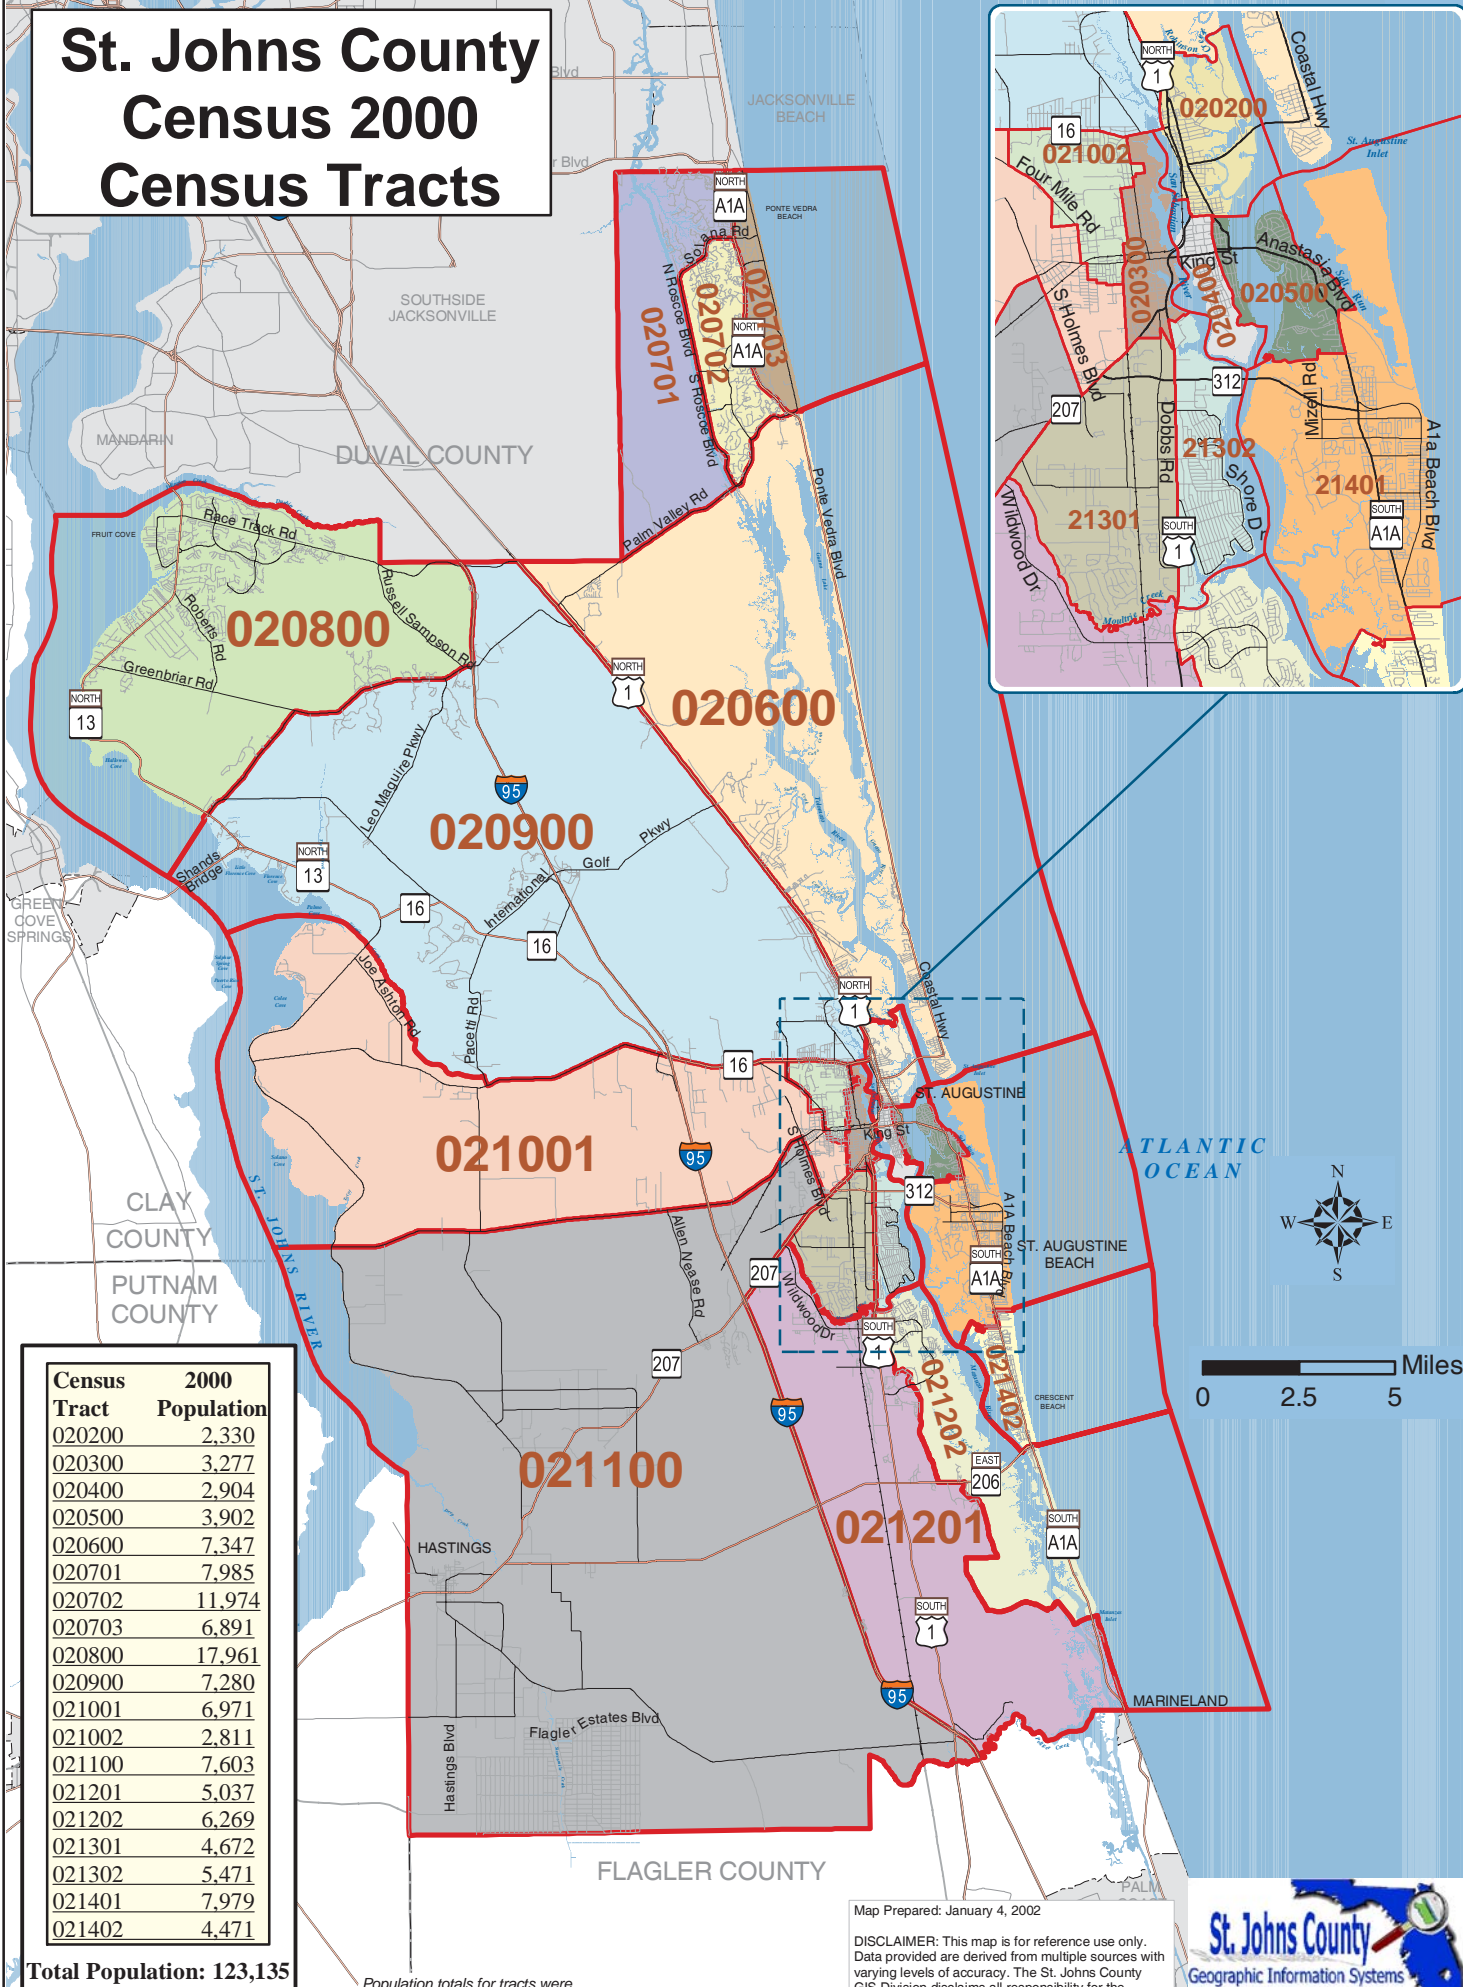

St. Johns County Census 2000 Census Tracts

Census Tract	2000 Population
020200	2,330
020300	3,277
020400	2,904
020500	3,902
020600	7,347
020701	7,985
020702	11,974
020703	6,891
020800	17,961
020900	7,280
021001	6,971
021002	2,811
021100	7,603
021201	5,037
021202	6,269
021301	4,672
021302	5,471
021401	7,979
021402	4,471

Total Population: 123,135

Population totals for tracts were derived from Census 2000 data

Map Prepared: January 4, 2002