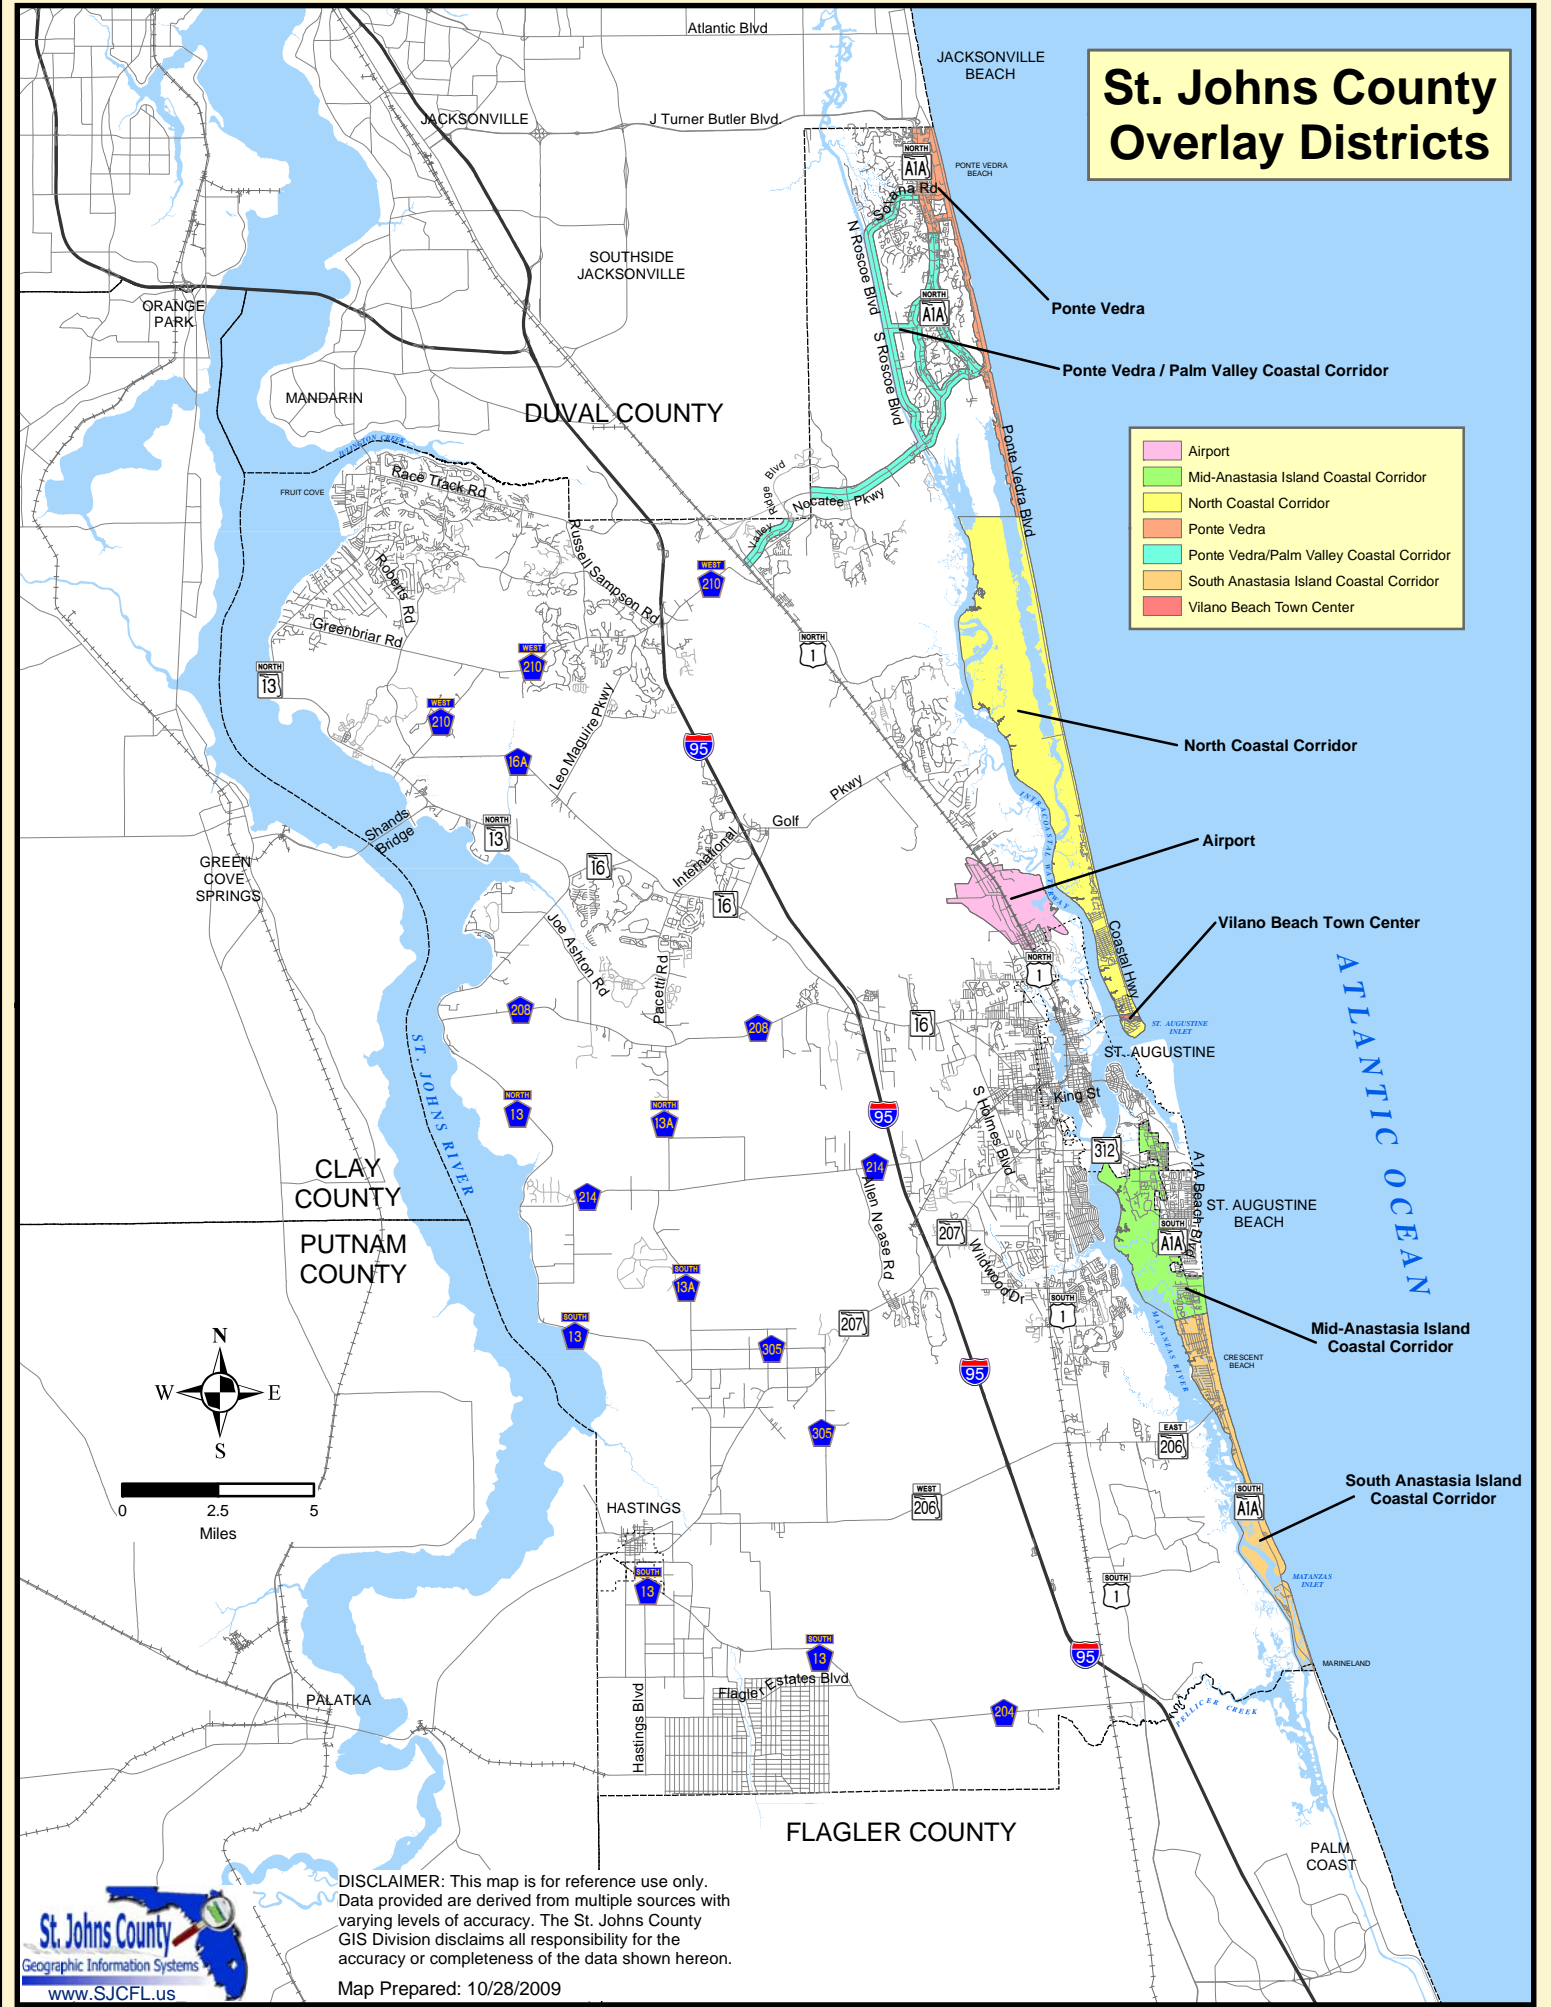

# St. Johns County Overlay Districts

- Airport
- Mid-Anastasia Island Coastal Corridor
- North Coastal Corridor
- Ponte Vedra
- Ponte Vedra/Palm Valley Coastal Corridor
- South Anastasia Island Coastal Corridor
- Vilano Beach Town Center

DISCLAIMER: This map is for reference use only. Data provided are derived from multiple sources with varying levels of accuracy. The St. Johns County GIS Division disclaims all responsibility for the accuracy or completeness of the data shown hereon.

Map Prepared: 10/28/2009