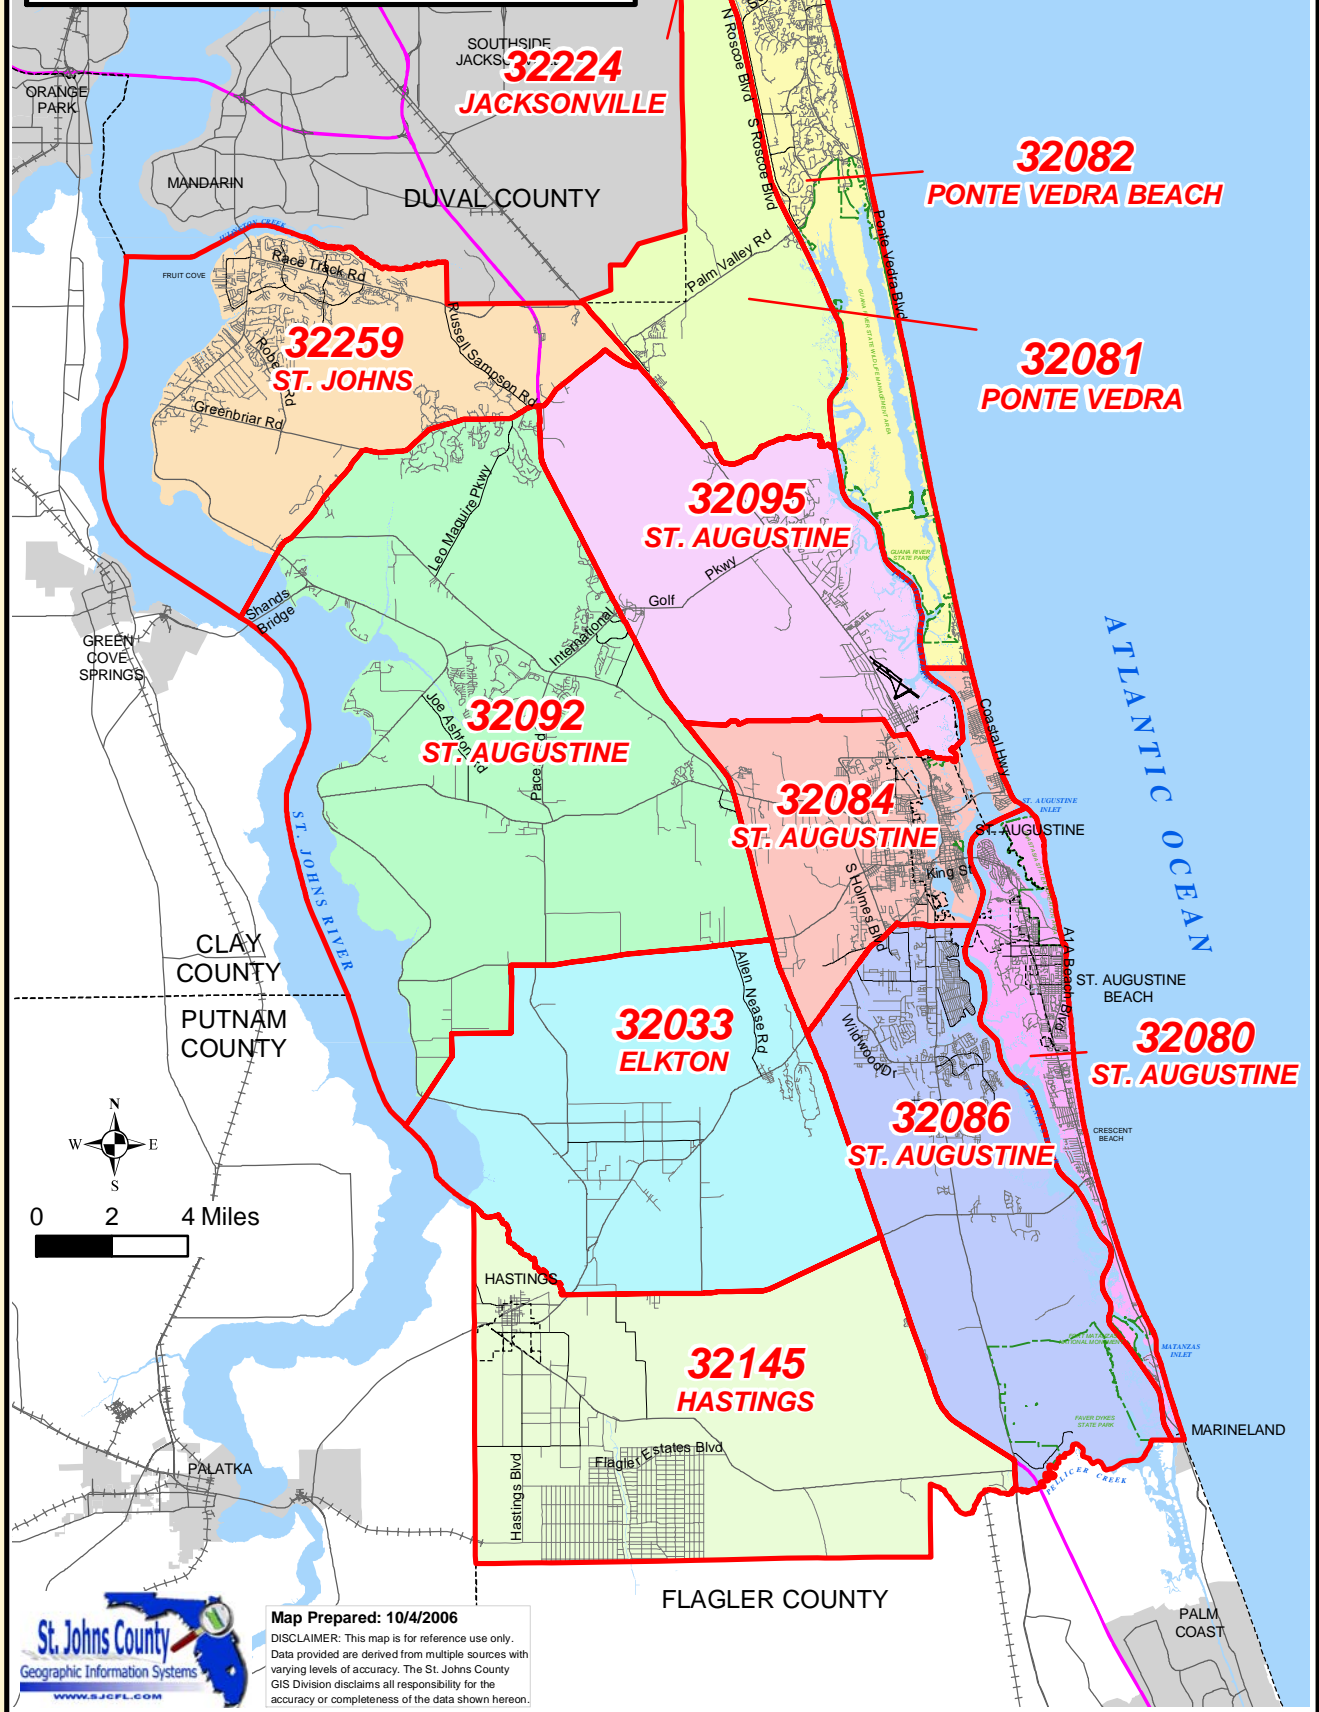

ZIP CODES WITHIN ST. JOHNS COUNTY

0 2 4 Miles